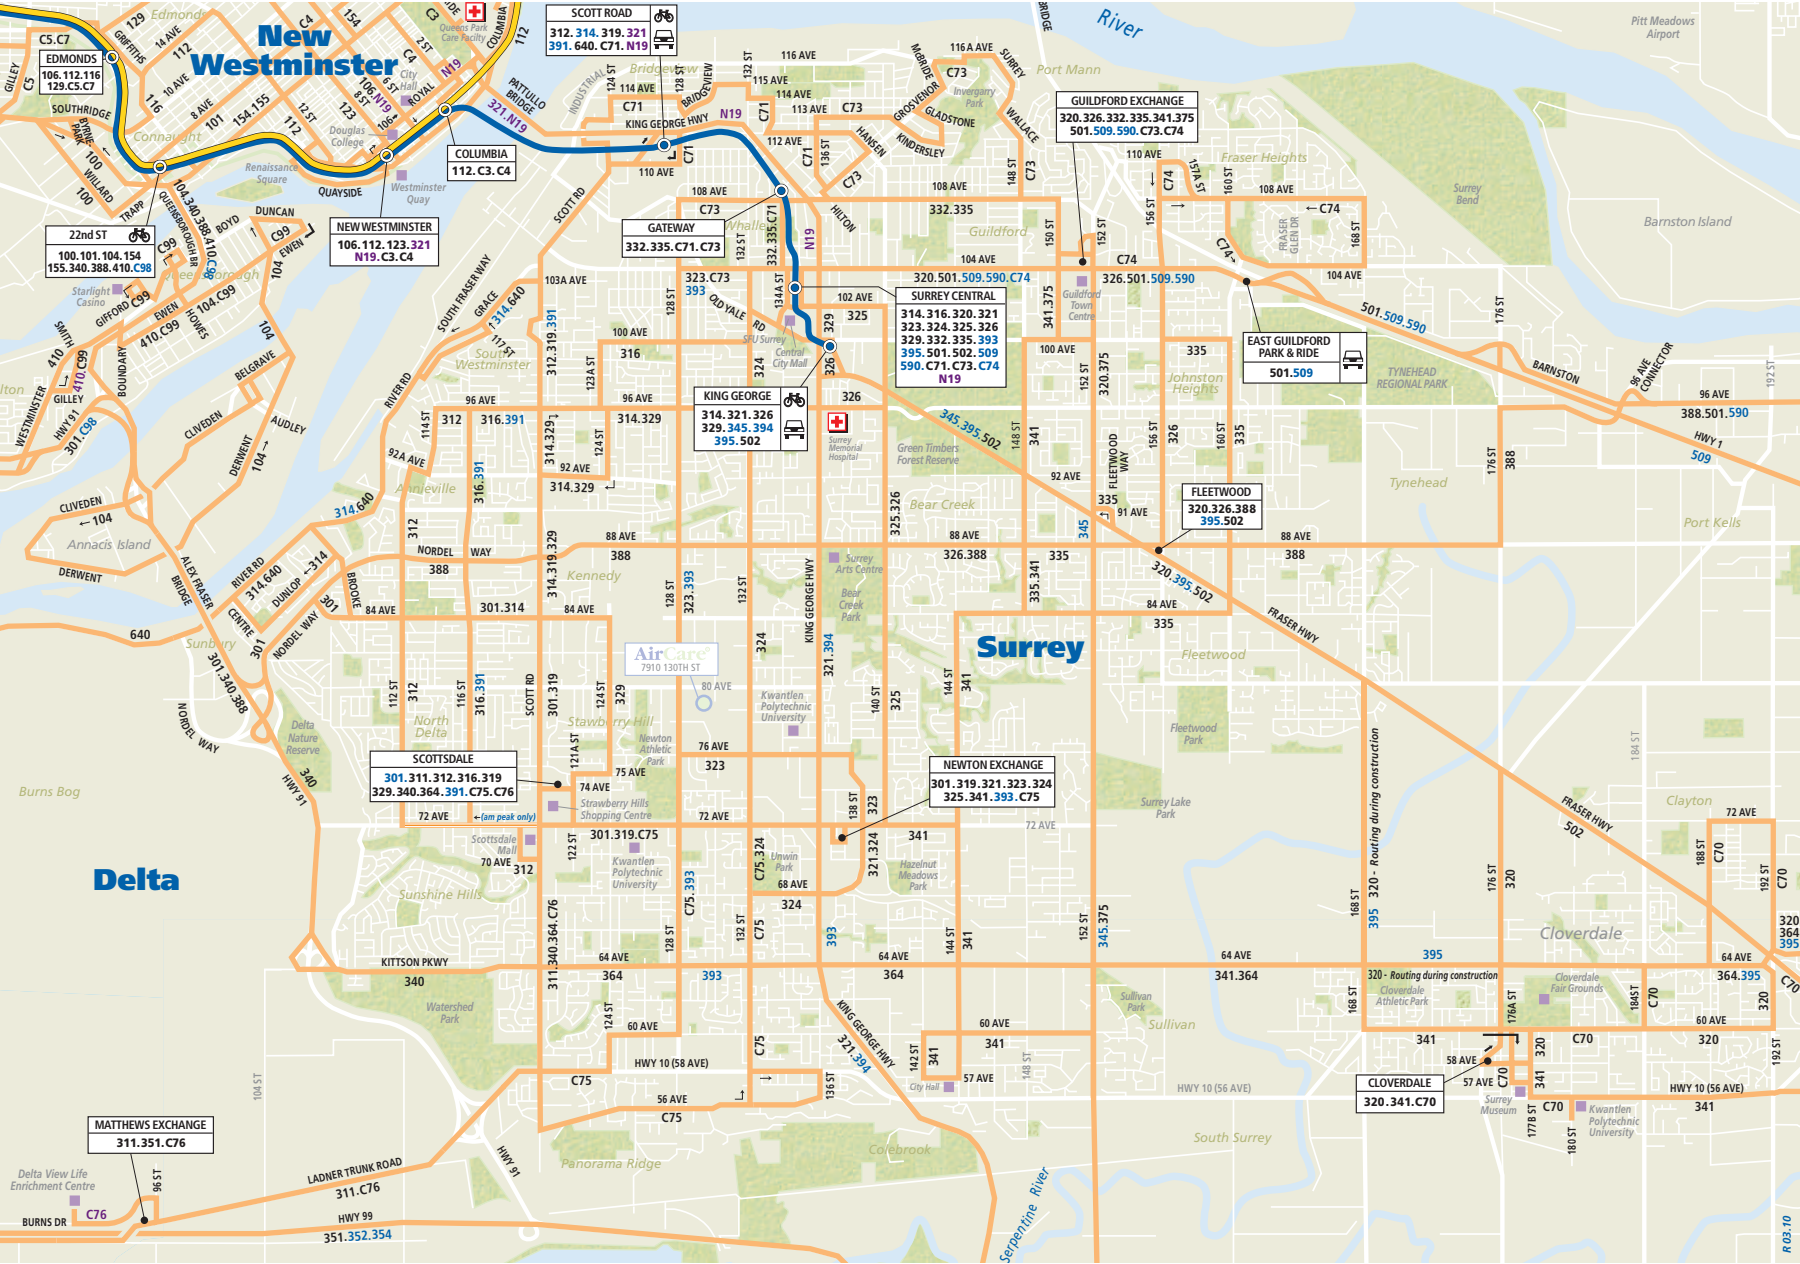

New Westminster

SCOTT ROAD
312.314.319.321
391.640.C71.N19

EDMONDS
106.112.116
129.C5.C7

COLUMBIA
112.C3.C4

NEW WESTMINSTER
106.112.123.321
N19.C3.C4

GATEWAY
332.335.C71.C73

GUILDFORD EXCHANGE
320.326.332.335.341.375
501.509.590.C73.C74

22nd ST
100.101.104.154
155.340.388.410.C98

KING GEORGE
314.321.326
329.345.394
395.502

EAST GUILDFORD PARK & RIDE
501.509

FLEETWOOD
320.326.388
395.502

SCOTTSDALE
301.311.312.316.319
329.340.364.391.C75.C76

NEWTON EXCHANGE
301.319.321.323.324
325.341.393.C75

Delta

MATTHEWS EXCHANGE
311.351.C76

CLOVERDALE
320.341.C70